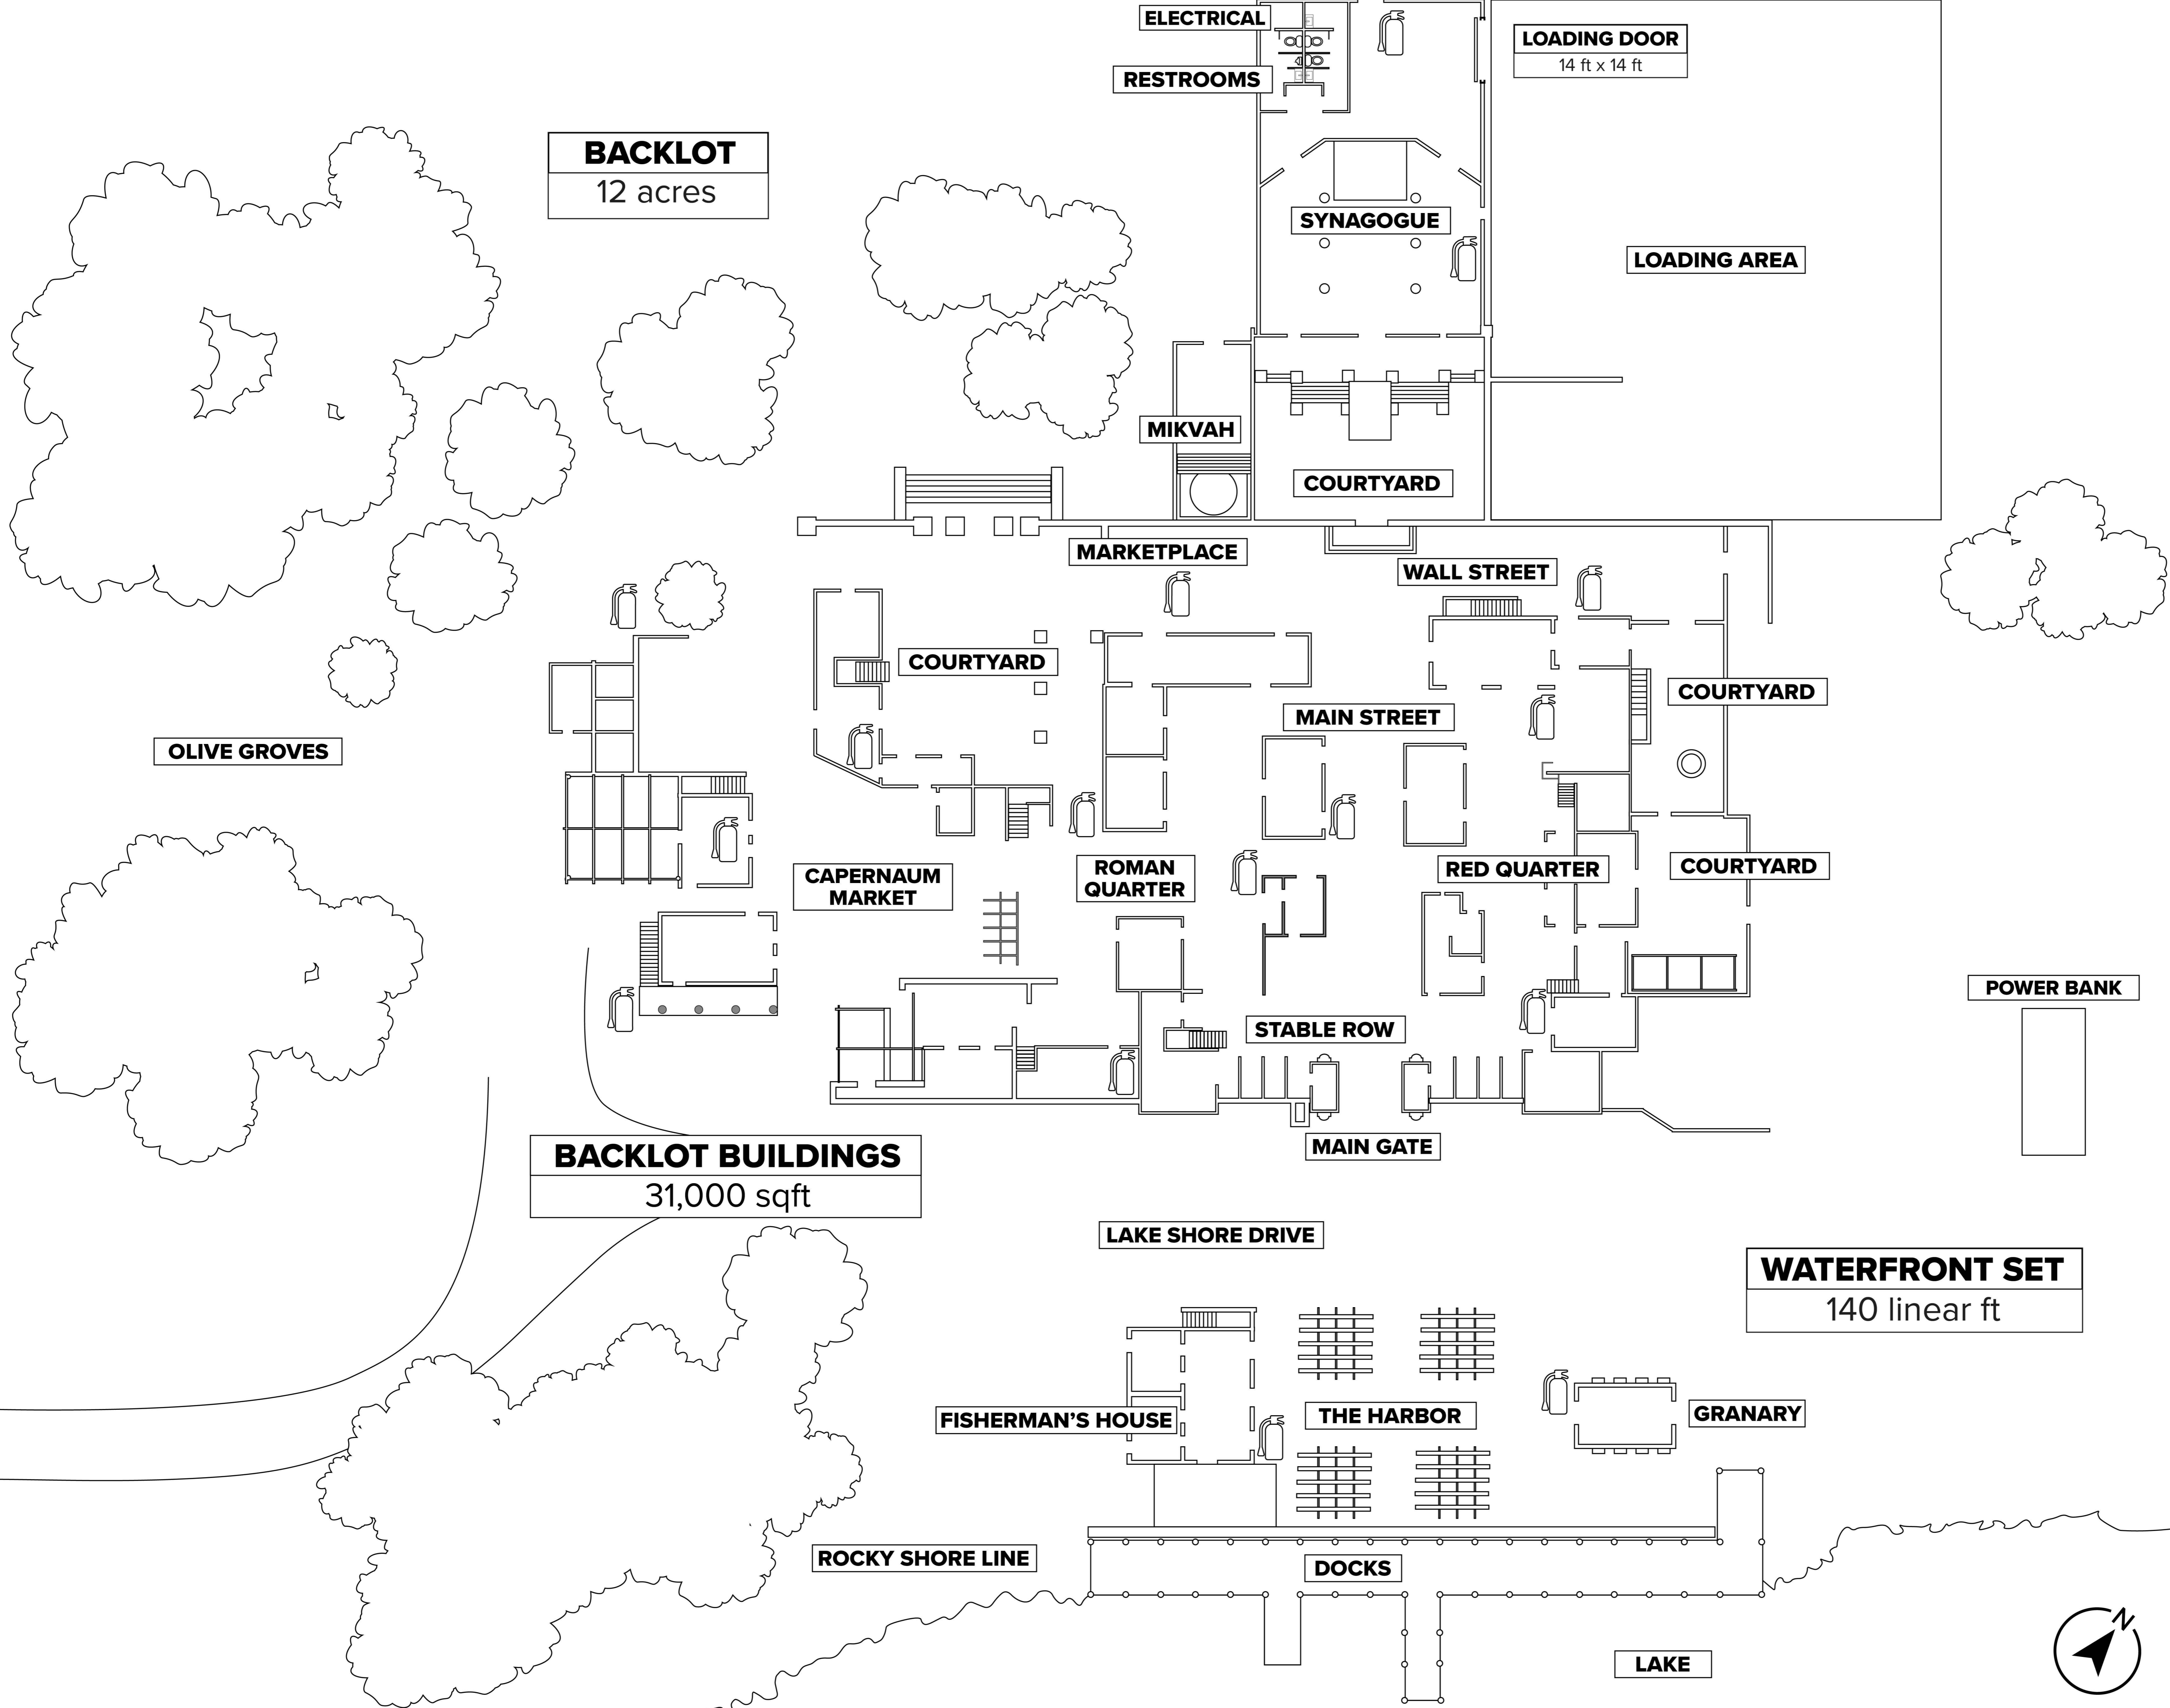

BACKLOT

- Backlot Set
12 total acres
- Waterfront Set
140 linear ft
- Buildings
31,000 sqft

BACKLOT
12 acres

BACKLOT BUILDINGS
31,000 sqft

WATERFRONT SET
140 linear ft

8291 Baicum Rd
Midlothian, TX 76065

StudioServices@5and2Studios.com

469.275.0787

5and2StudioServices.com

BACKLOT

- Backlot Set
12 total acres
- Waterfront Set
140 linear ft
- Buildings
31,000 sqft

BACKLOT
12 acres

BACKLOT BUILDINGS
31,000 sqft

WATERFRONT SET
140 linear ft

8291 Baucum Rd
Midlothian, TX 76065