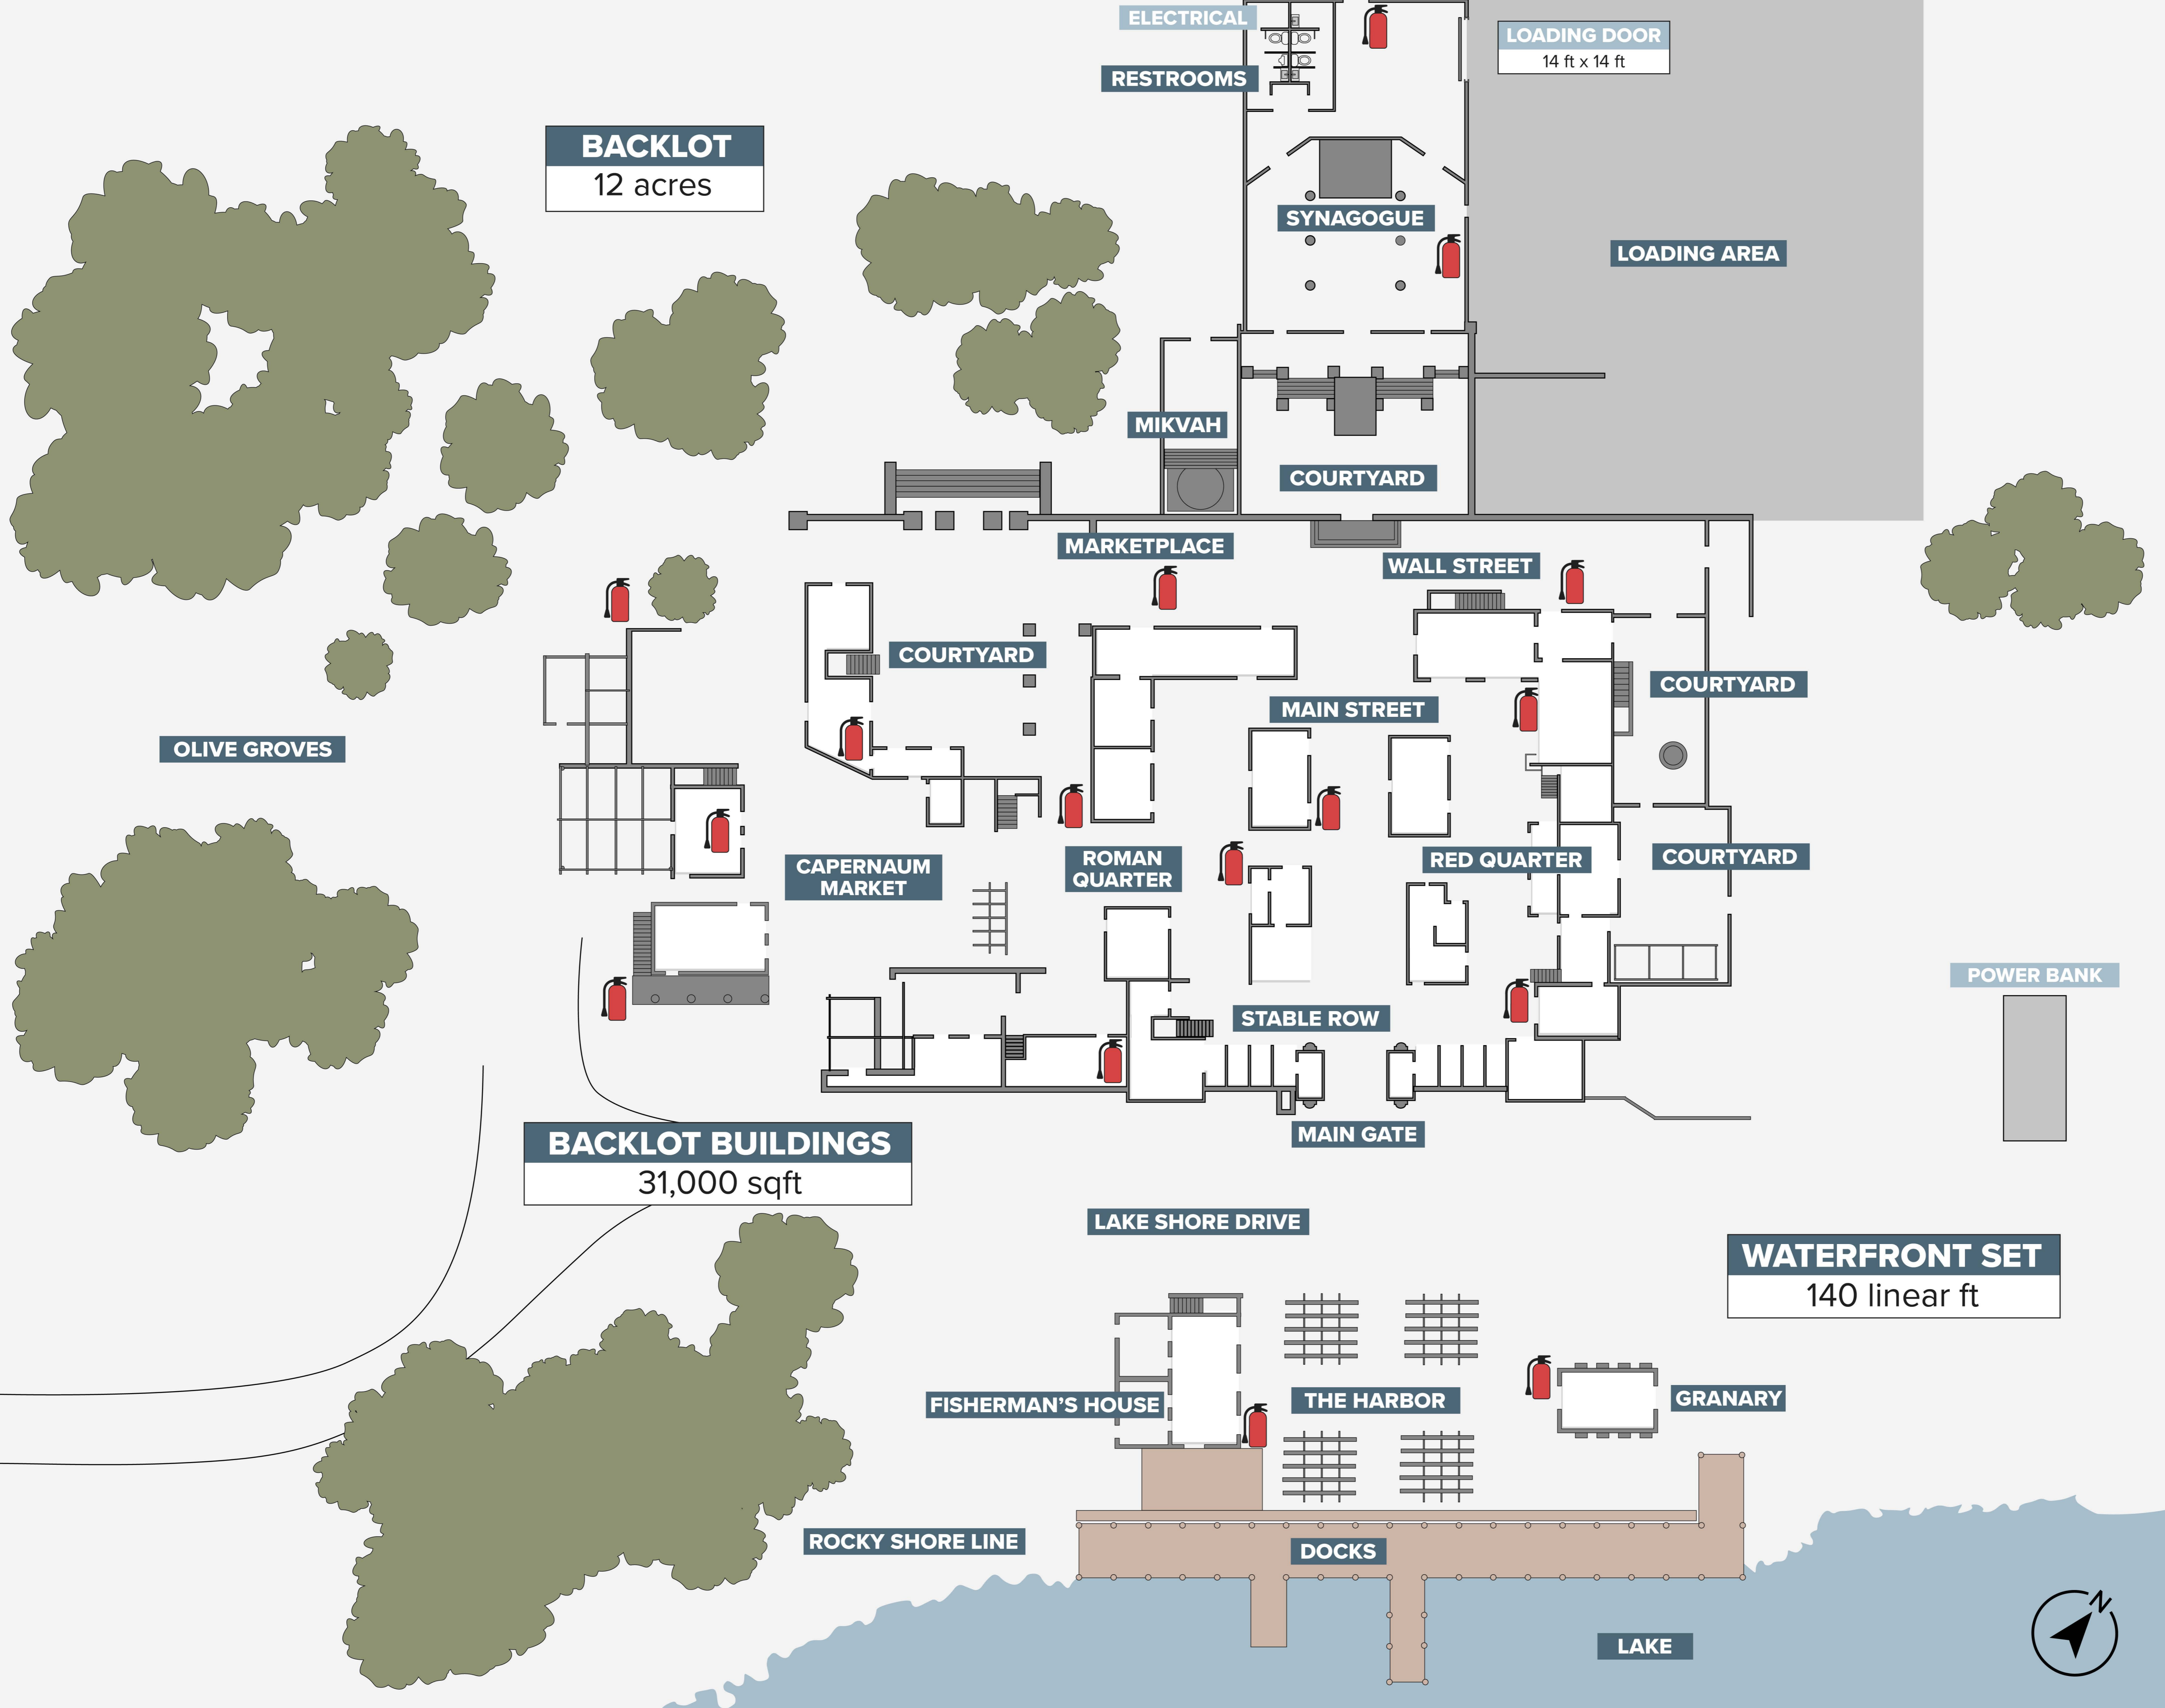

BACKLOT

- Backlot Set
12 total acres
- Waterfront Set
140 linear ft
- Buildings
31,000 sqft

BACKLOT
12 acres

BACKLOT BUILDINGS
31,000 sqft

WATERFRONT SET
140 linear ft

8291 Baicum Rd
Midlothian, TX 76065

StudioServices@5and2Studios.com

469.275.0787

5and2StudioServices.com

BACKLOT

- Backlot Set
12 total acres
- Waterfront Set
140 linear ft
- Buildings
31,000 sqft

BACKLOT
12 acres

BACKLOT BUILDINGS
31,000 sqft

WATERFRONT SET
140 linear ft

8291 Baucum Rd
Midlothian, TX 76065