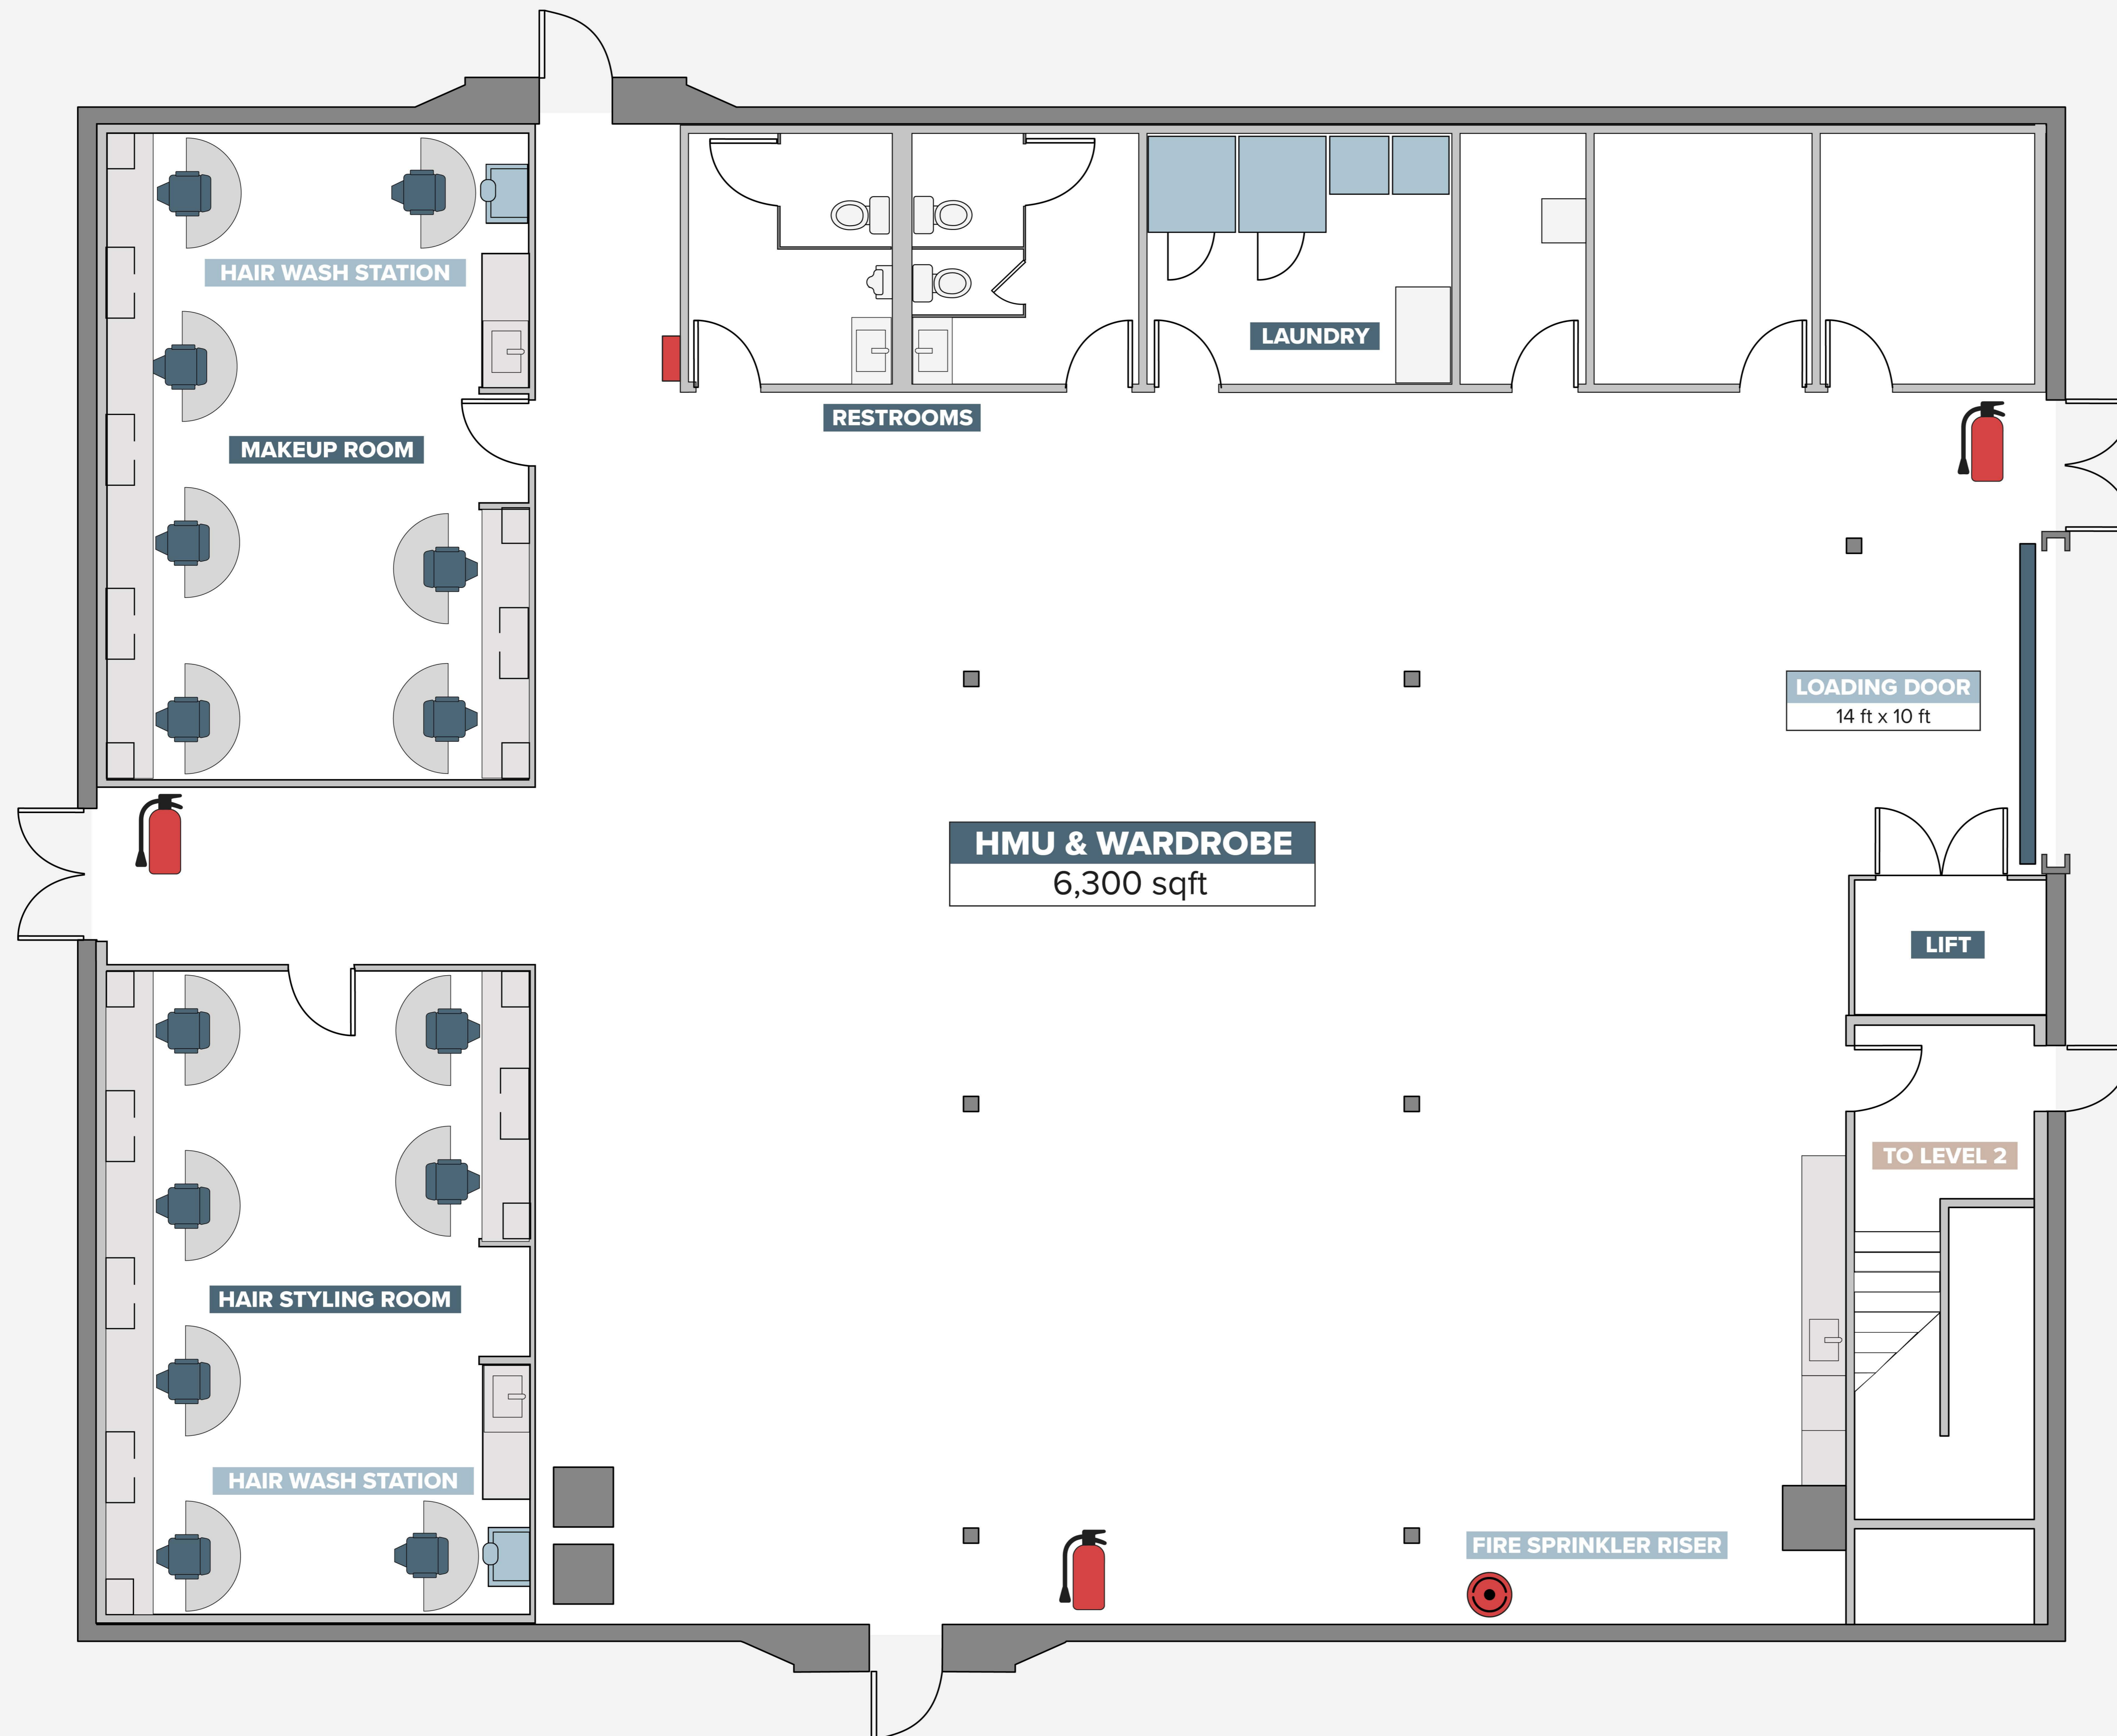

HMU & WARDROBE LEVEL 1

Building B

- Level 1
6,300 sqft
- Level 2
6,300 sqft

8291 Baucum Rd
Midlothian, TX 76065

StudioServices@5and2Studios.com

469.275.0787

5and2StudioServices.com

HMU & WARDROBE LEVEL 2

Building B

- Level 1
6,300 sqft
- Level 2
6,300 sqft

8291 Baucum Rd
Midlothian, TX 76065

StudioServices@5and2Studios.com

469.275.0787

5and2StudioServices.com