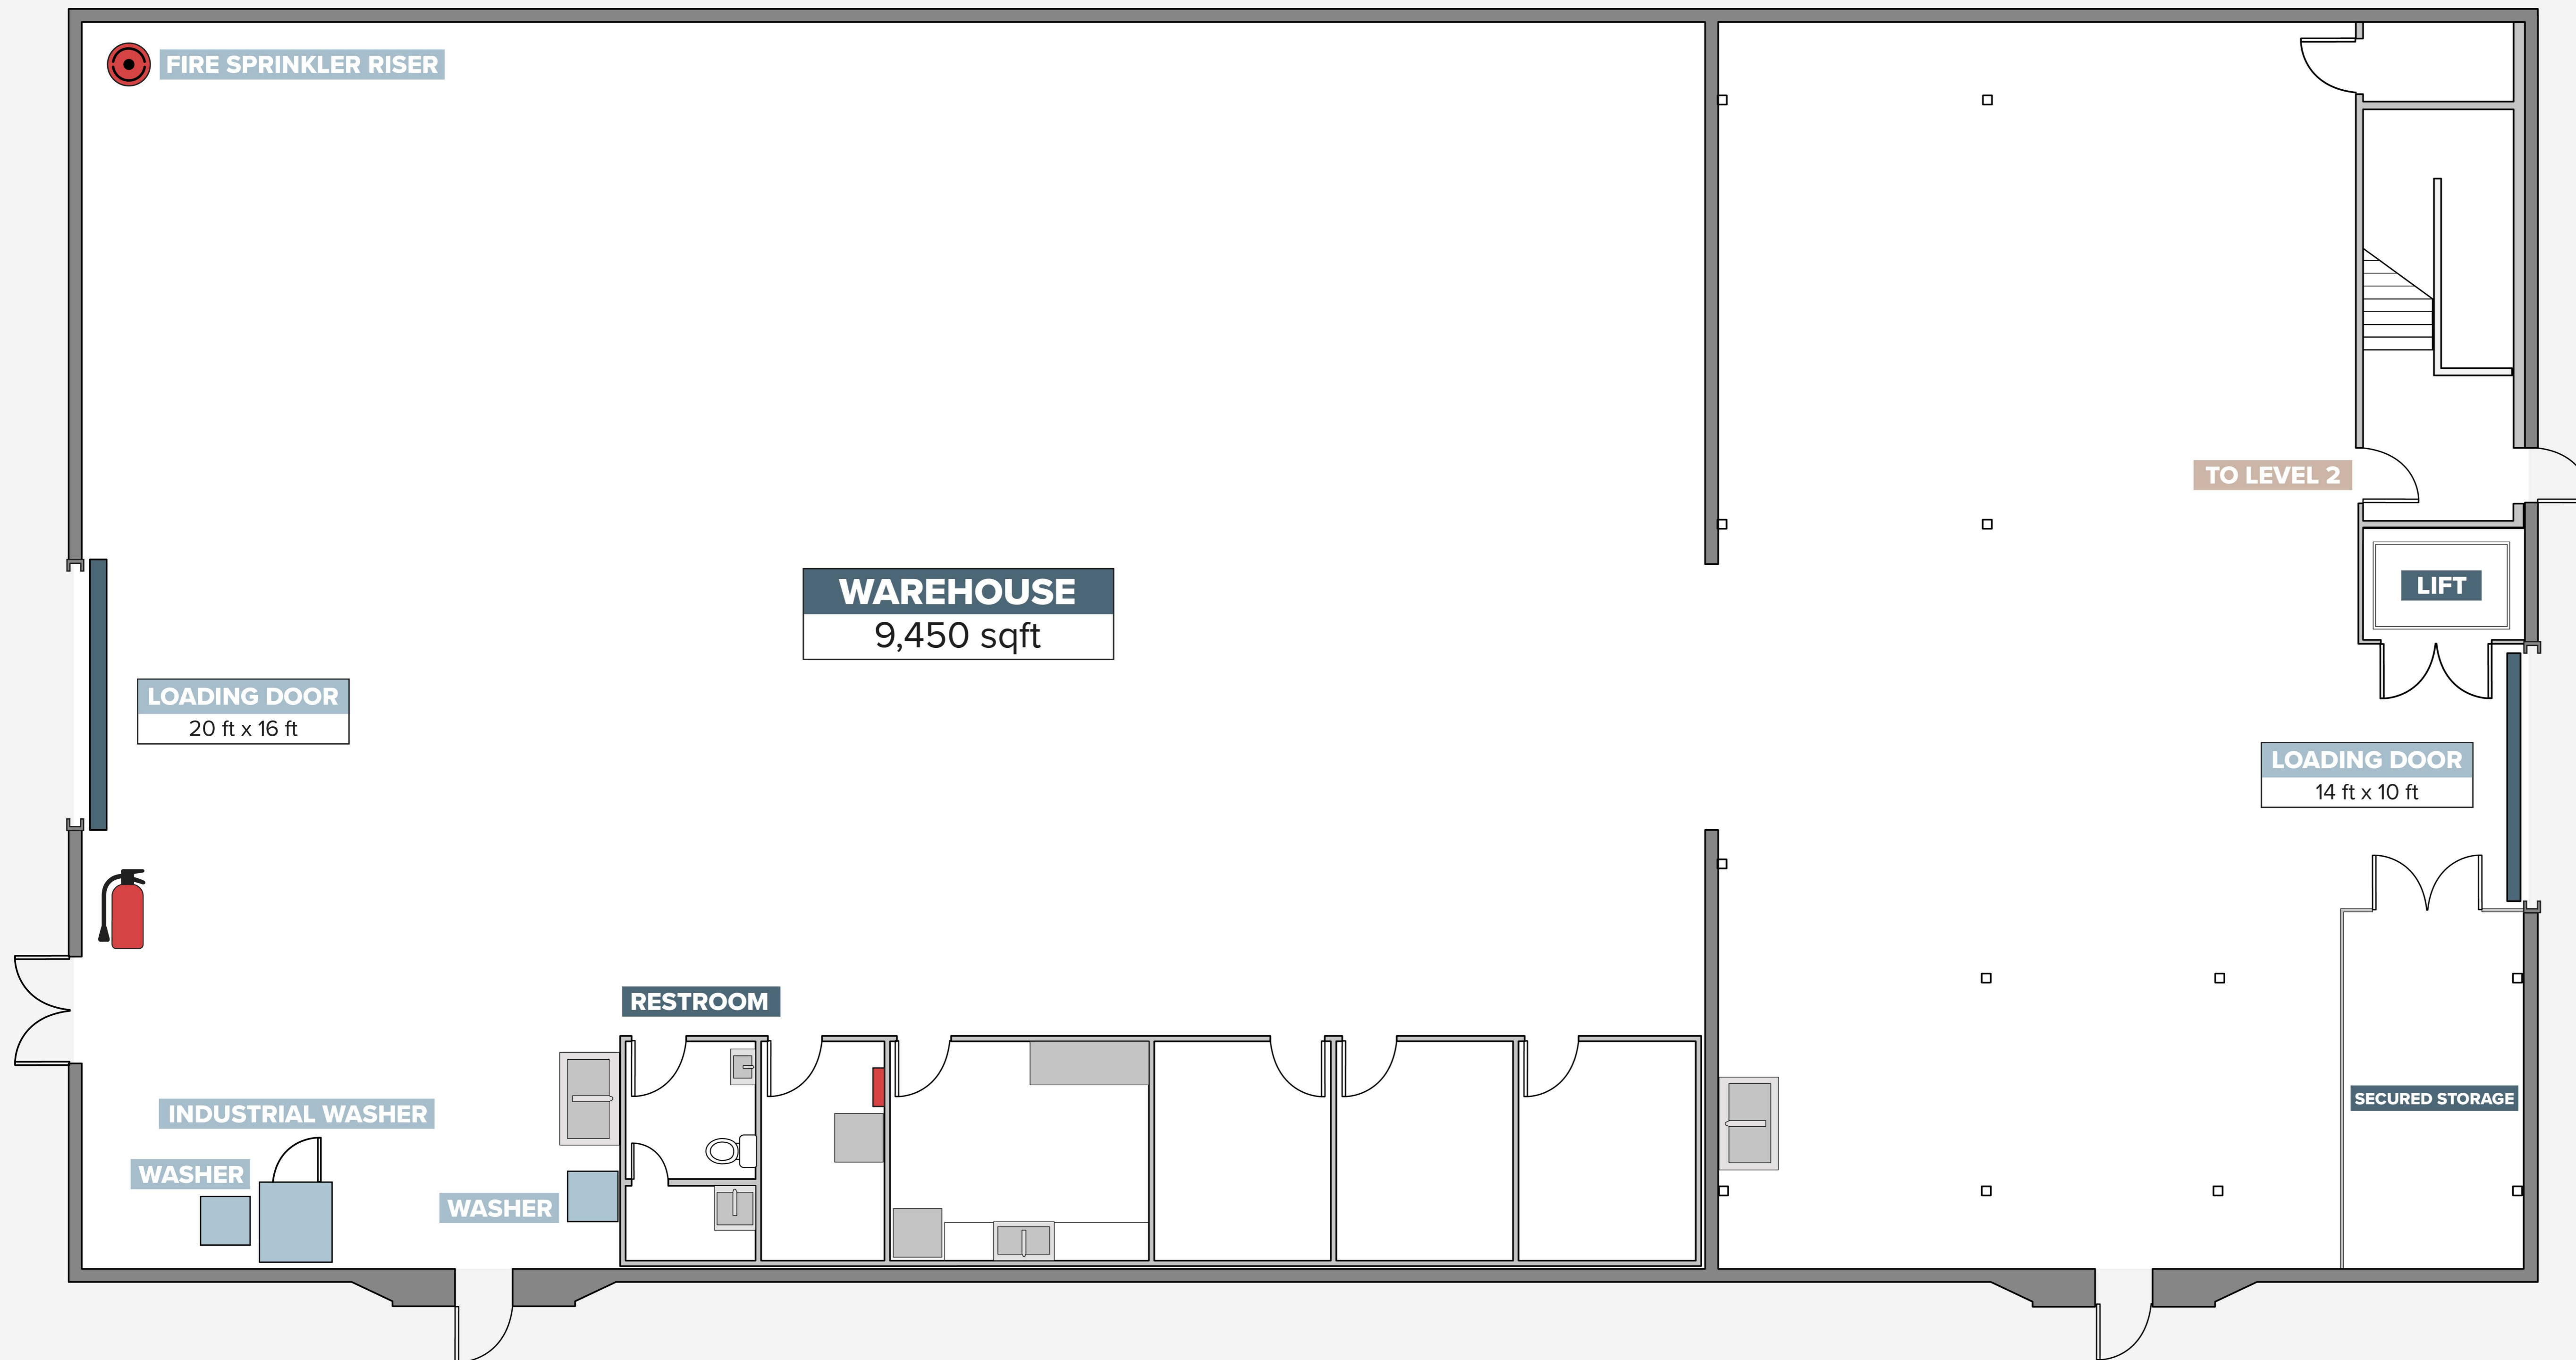

PROPS WAREHOUSE LEVEL 1

Building E

- Level 1
9,450 sqft
- Level 2
3,150 sqft

8291 Baucum Rd
Midlothian, TX 76065

StudioServices@5and2Studios.com

469.275.0787

5and2StudioServices.com

PROPS WAREHOUSE LEVEL 2

Building E

▪ Level 1
9,450 sqft

▪ Level 2
3,150 sqft

8291 Baucum Rd
Midlothian, TX 76065

StudioServices@5and2Studios.com

469.275.0787

5and2StudioServices.com